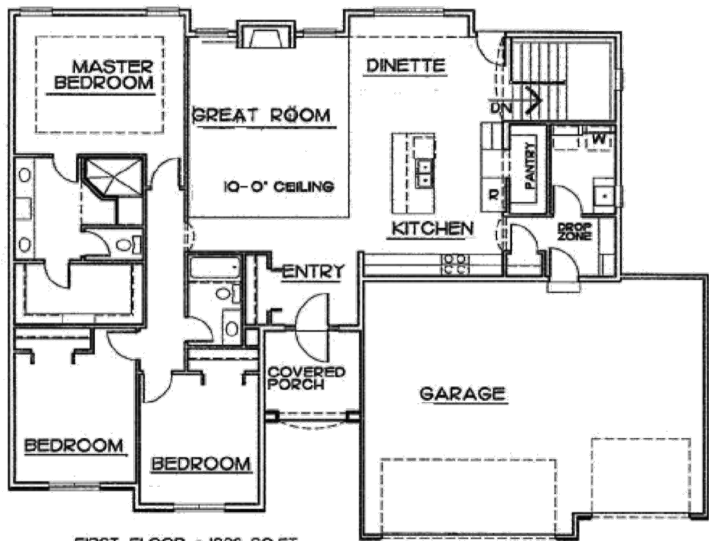

MONTGOMERY 1892

Ranch (3 Bed Up)

FIRST FLOOR = 1892 SQ.FT.

FINISHED AREA = 1,359 SQ.FT.

This content is for illustration Purposes only. Floor plans depicted may contain “upgrades”. All representations, dimensions, and specifications may vary from those depicted and are subject to revision, change, and/or substitution without notice.