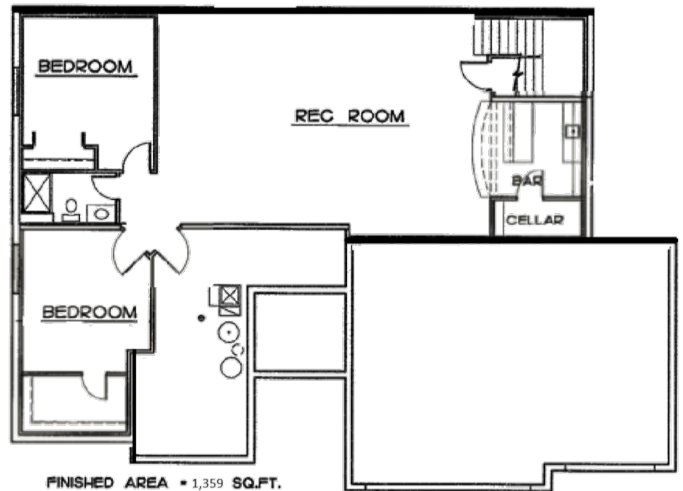

MONTGOMERY 1892

Ranch (3 Bed Up)

FIRST FLOOR = 1892 SQ.FT.

FINISHED AREA = 1,359 SQ.FT.

This content is for illustration Purposes only. Floor plans depicted may contain “upgrades”. All representations, dimensions, and specifications may vary from those depicted and are subject to revision, change, and/or substitution without notice.